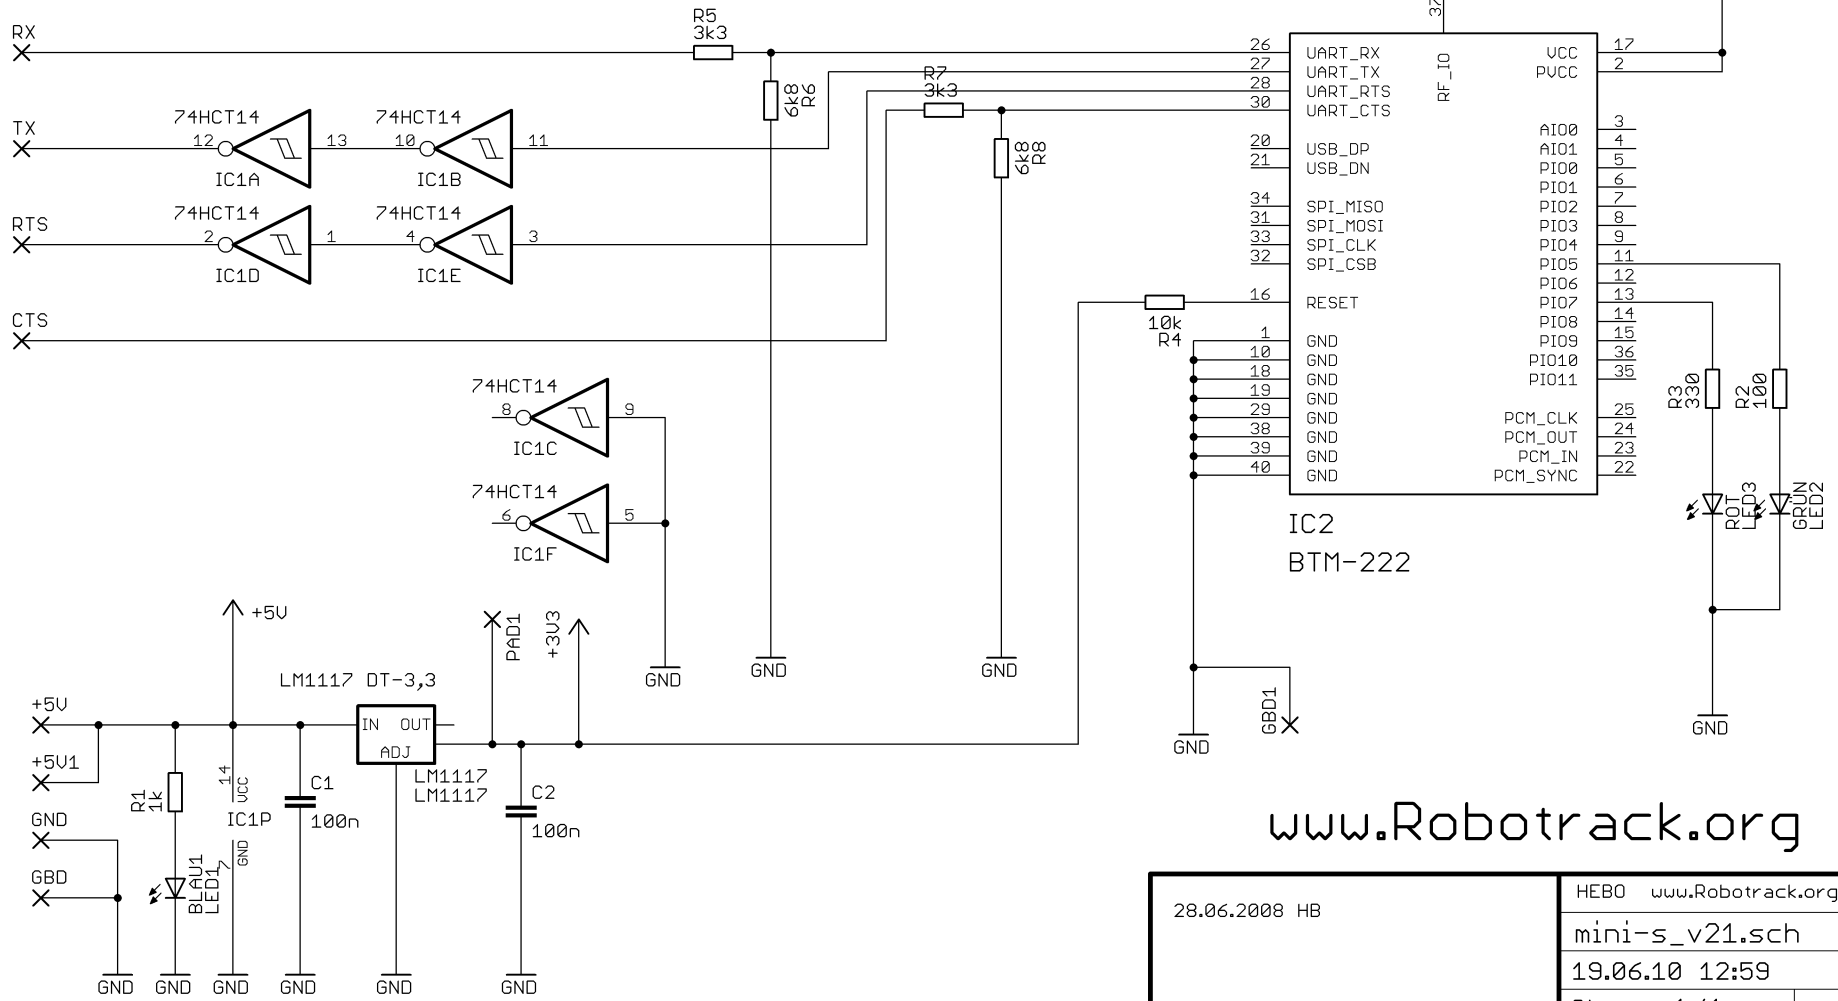

Basisboard BTM-222 mini-S v2.1

www.Robotrack.org

28.06.2008 HB	HEBO www.Robotrack.org
	mini-s_v21.sch
	19.06.10 12:59
Sheet: 1/1	